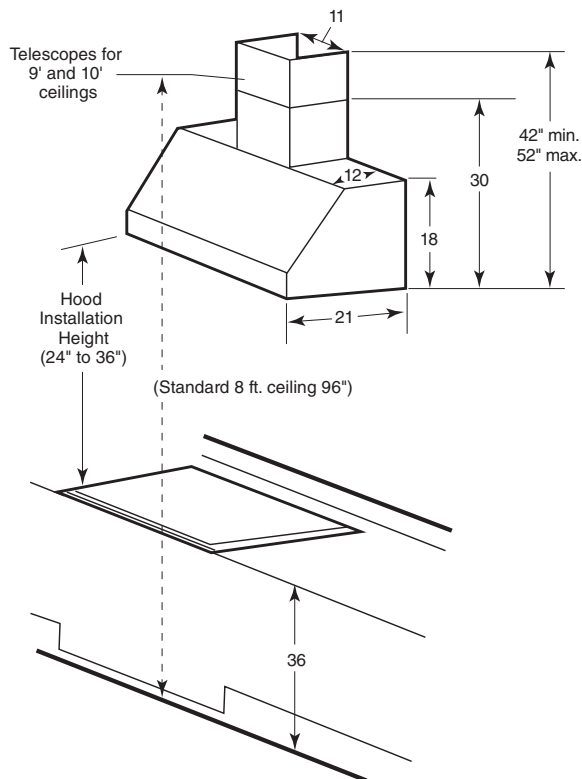

Café™ 30" Commercial Hood

CVW93012MSS / CVW93013MDS

CAFÉ

WARRANTY

Parts warranty	Limited 1-year entire appliance
Labor warranty	Limited 1-year entire appliance
Warranty notes	See written warranty for full details

DIMENSIONS AND INSTALLATION INFORMATION

Installation Information:

Before installing, consult Use & Care/installation instructions packed with product for current dimensional data.

Optional Kits for 30" Commercial hoods

UXCHSS—Stainless chimney kit

UXCHDS—Black Slate chimney kit

AMP RATING

120V	3.9

Installed above a cooktop
(shown with optional chimney kit)