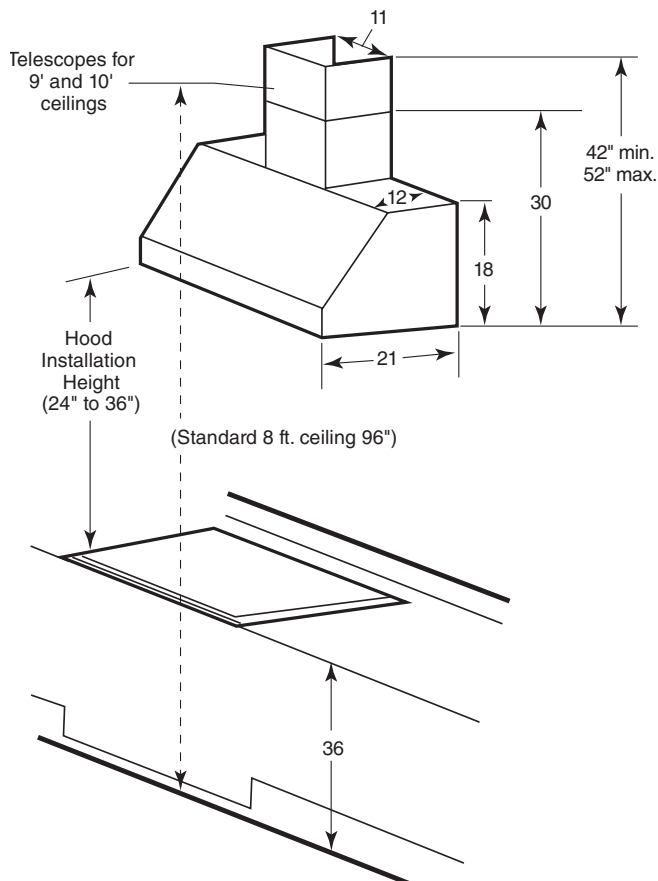

Café™ 36" Commercial Hood

CVW93612MSS / CVW93613MDS

CAFÉ

WARRANTY

Parts warranty	Limited 1-year entire appliance
Labor warranty	Limited 1-year entire appliance
Warranty notes	See written warranty for full details

DIMENSIONS AND INSTALLATION INFORMATION

Installation Information:

Before installing, consult Use & Care/installation instructions packed with product for current dimensional data.

Optional Kits for 30" Commercial hoods

UXCHSS—Stainless chimney kit

UXCHDS—Black Slate chimney kit

AMP RATING

120V	3.9

Installed above a cooktop
(shown with optional chimney kit)