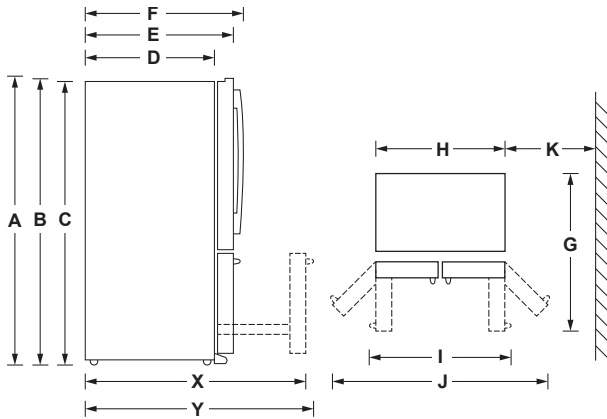

CAPACITY

Total capacity (cubic feet)	23.1 cu. ft.
Fresh food capacity	15.9 cu. ft.
Freezer capacity	7.2 cu. ft.

WEIGHTS & DIMENSIONS

Overall depth	31-1/4 in.
Overall height	69-7/8 in.
Overall width	35-3/4 in.
Case depth without door	24-3/8 in.
Depth with door open 90°	43-3/8 in.
Depth without handle	28-3/4 in.
Height to top of case	69 in.
Width with door open 90° including handle	44-3/4 in.
Approximate shipping weight	363 lb.
Net weight	333 lb.

DIMENSIONS

Height to top of door (in.) A	70-1/2
Height to top of hinge (in.) B	69-7/8
Height to top of case (in.) C	69
Case depth without door (in.) D	24-3/8
Case depth less door handle (in.) E	28-3/4
Case depth with door handle (in.) F	31-1/4
Depth with fresh food door open 90° (in.) G	43-3/8
Width (in.) H	35-3/4
Width with door open 90° with door handle (in.) I	44-5/8
Width with doors open fully (in.) J	67
Min distance between side of case and wall, in either direction, to allow doors to open fully (in.) K	16-1/8
Depth with FZ door completely open (w/o handle) (in.) X	44-3/4
Depth with FZ door completely open (w/ handle) (in.) Y	46-1/4