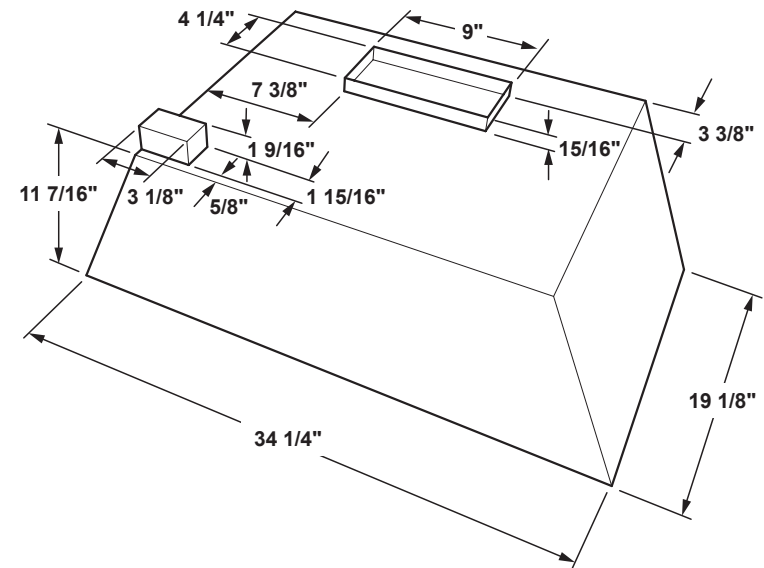

UVC9360SLSS

Universal Custom Hood Insert

$799 MSRP

DIMENSIONS AND INSTALLATION INFORMATION (IN INCHES)

Installation Information: Before installing, consult installation instructions, packed with product, for current dimensional data.

Optional accessories:

UXCF91 – Charcoal Filter

UXHL36 – 36" Hood Liner

UXN70 – Recirculation Kit

AMP RATING	
120V	3.0

CABINET PREPARATION Liner (Optional) UXHL36

For answers to your Monogram, GE Café™ Series, GE Profile™ Series or GE Appliances product questions, visit our website at geappliances.com or call GE Answer Center® Service, 800.626.2000.

Specification Revised 5/18