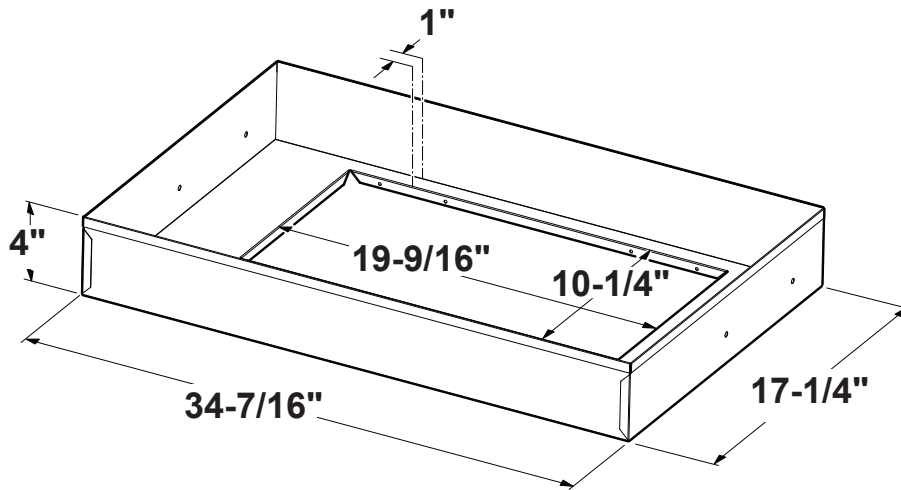

UVC9360SLSS

Universal Custom Hood Insert

$799 MSRP

DIMENSIONS AND INSTALLATION INFORMATION (IN INCHES)

Installation Information: Before installing, consult installation instructions, packed with product, for current dimensional data.

Optional accessories:

UXCF91 – Charcoal Filter

UXHL36 – 36" Hood Liner

UXN70 – Recirculation Kit

AMP RATING	
120V	3.0

CABINET PREPARATION Liner (Optional) UXHL36

For answers to your Monogram, GE Café™ Series, GE Profile™ Series or GE Appliances product questions, visit our website at geappliances.com or call GE Answer Center® Service, 800.626.2000.

Specification Revised 5/18