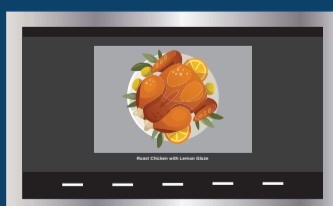

The ability to control your connected oven remotely means it's ready when you are.

While you...
READ BEDTIME STORIES

Your washer could be...
PREVENTING A LAUNDRY RE-DO

Saving you...
45 MINUTES/MONTH

Connected washers and dryers give you control of the laundry cycle from anywhere, at any time.

While you...
PACK LUNCH

Your Kitchen Hub could be...
HELPING TO PLAN DINNER

Saving you...
70 MINUTES/MONTH

The GE Appliances Kitchen Hub and Hestan Cue™-enabled induction cooktop have libraries of video-guided recipes.