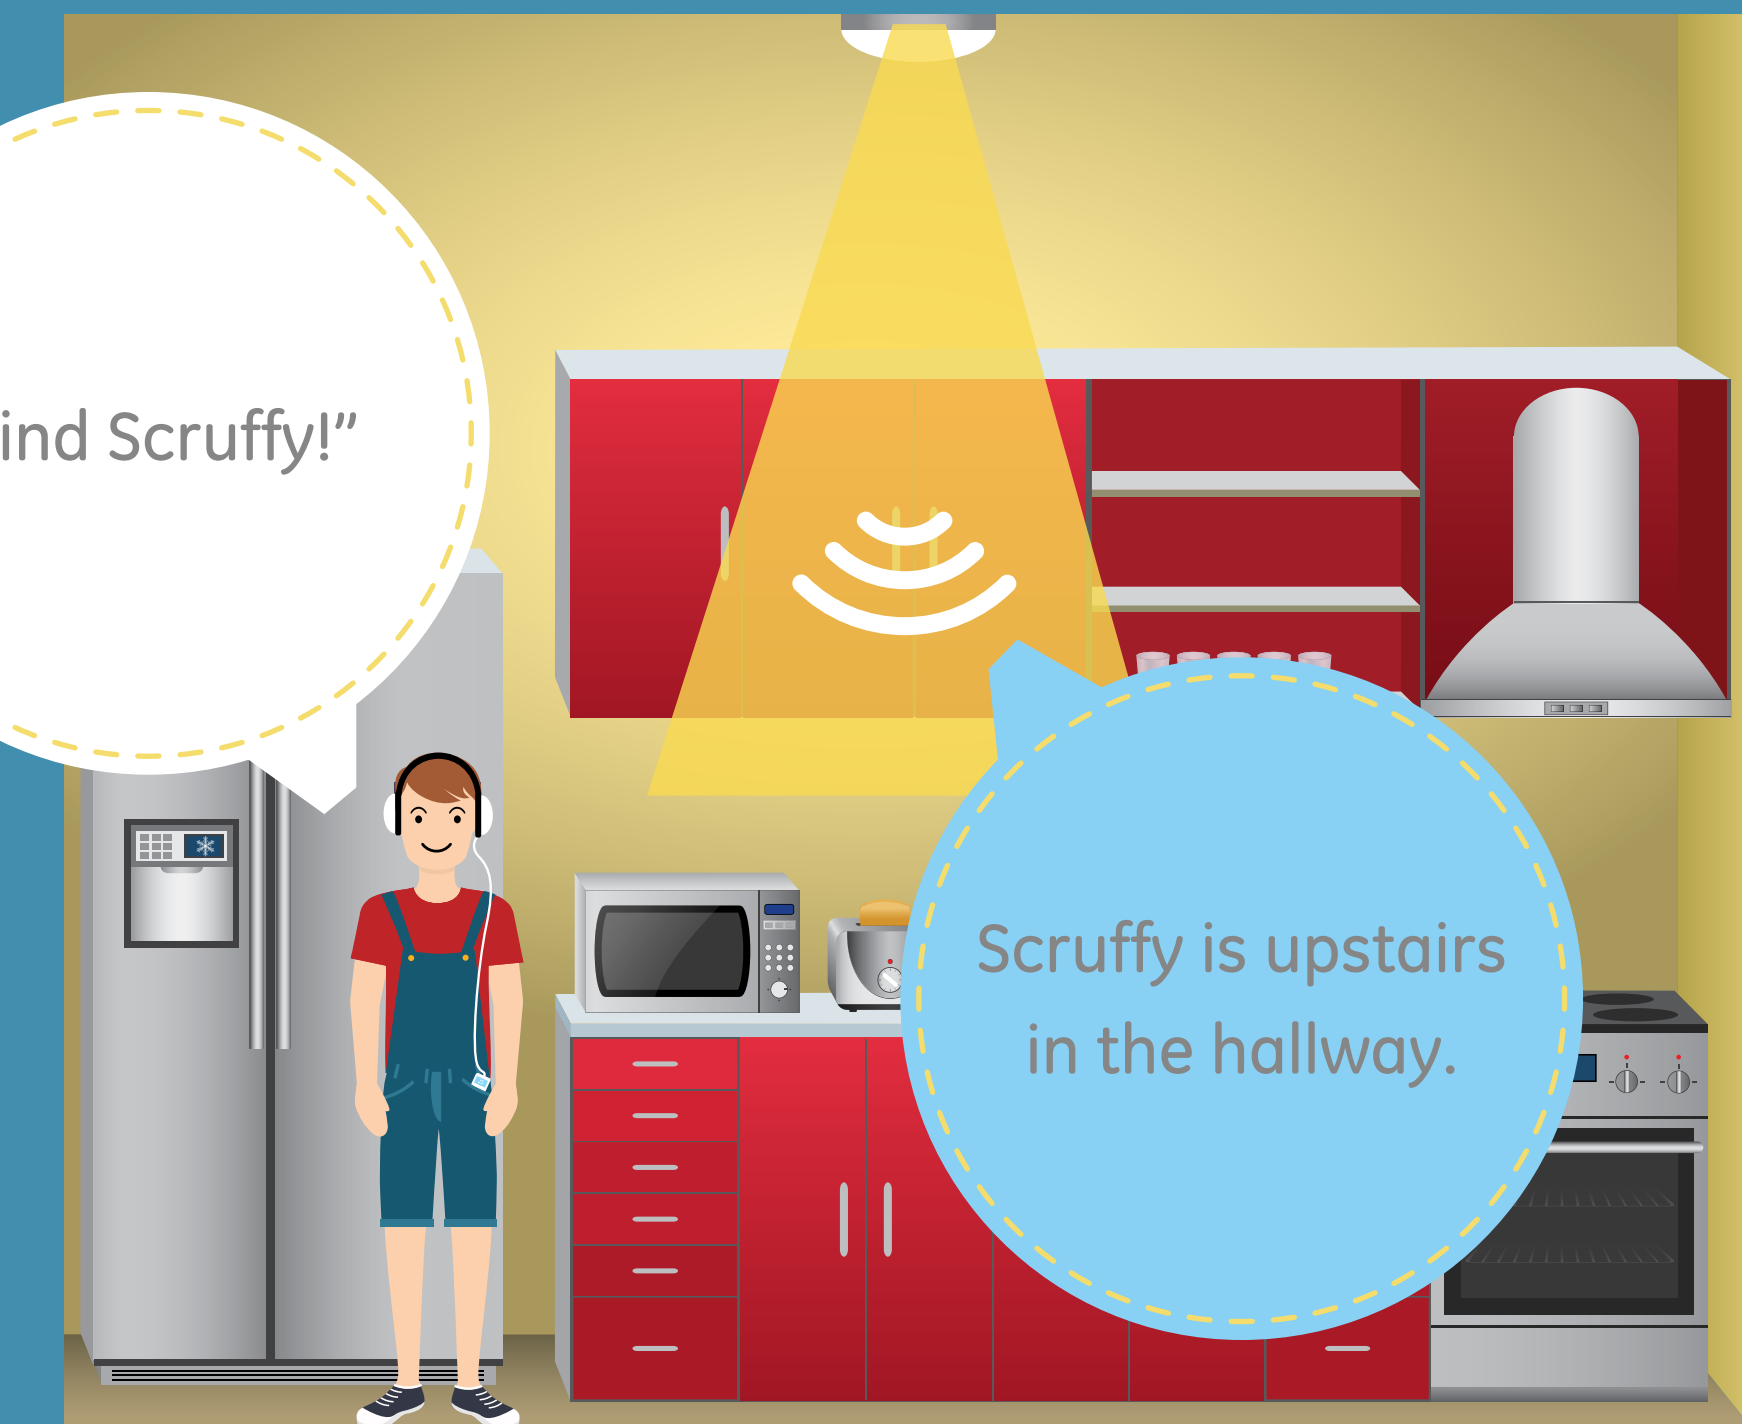

Meet the Spark Family

CAFÉ

7:55am
Inventory ALERT:
Grande cups
below 50%.

CAFÉ

11:08am
BrewHaHa Bagels
delivery truck
just arrived!

CAFE

3:38pm
Andy has arrived
at home.

"Find Scruffy!"

Scruffy is upstairs in the hallway.