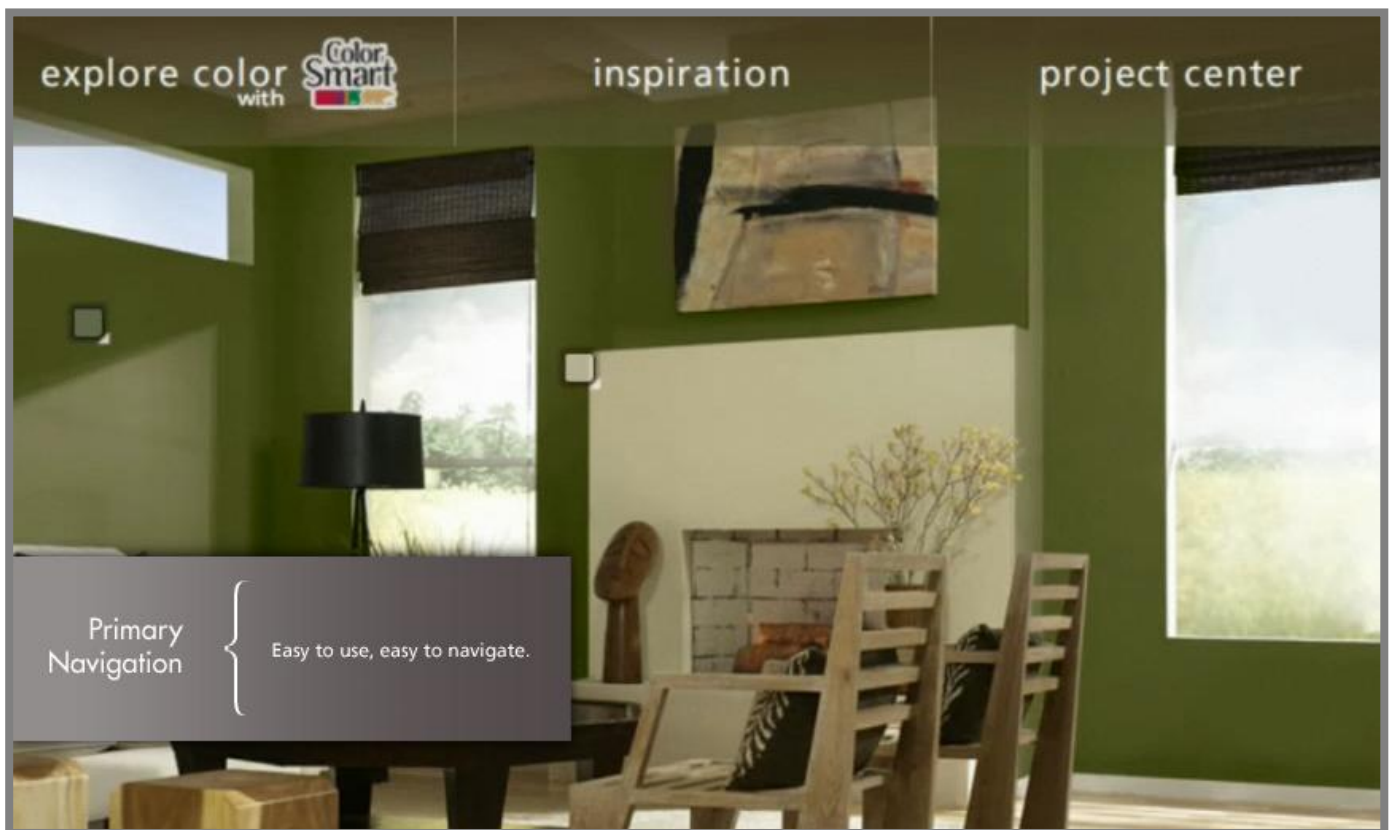

A New Look to **BEHR** .com

About [BEHR's New Web Site](#) Designed With Innovative Technology and Fresh Content That Allows Do-It-Yourselfers To:

Explore Color.

Get Inspired.

Organize Projects.

Contact: Emily Hallford
For Behr Process Corporation
310.309.6616 phone
emily.hallford@bm.com