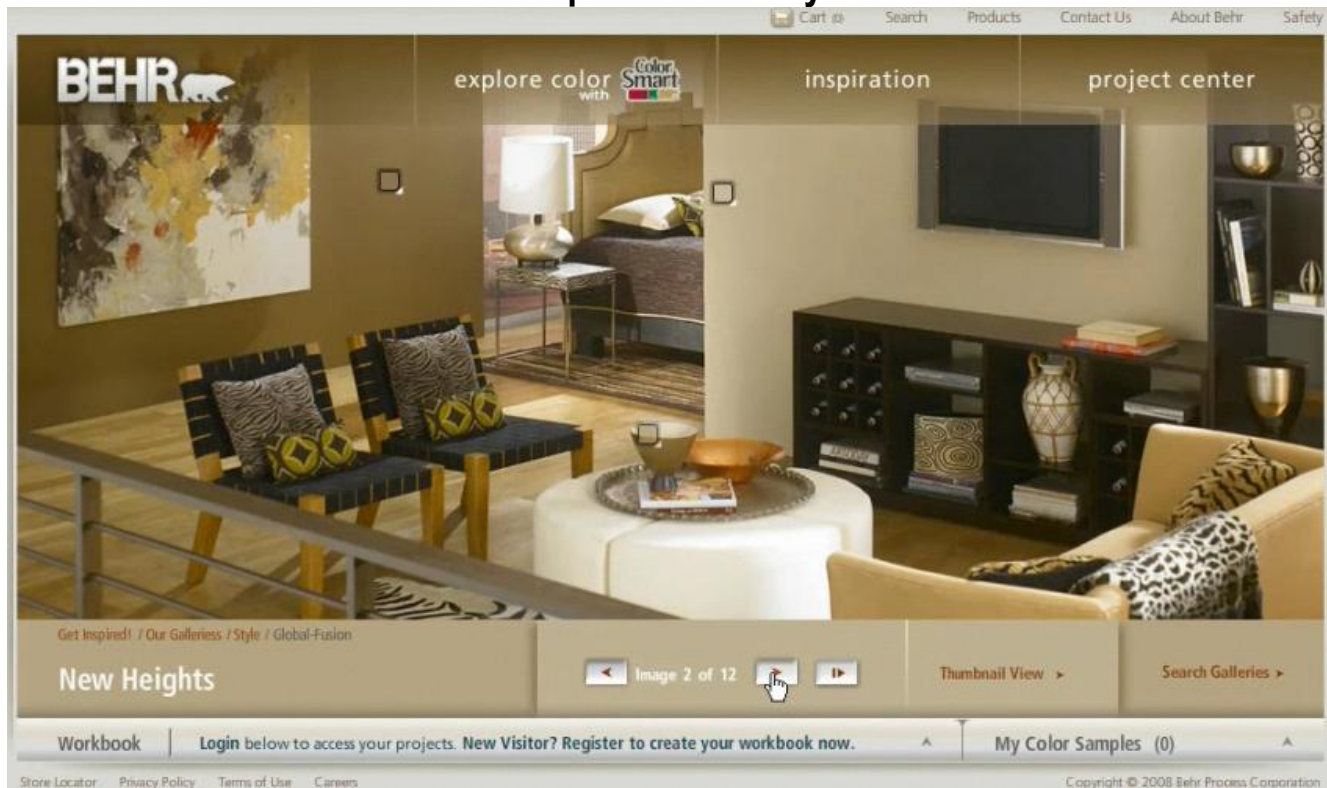

Inspiration Gallery