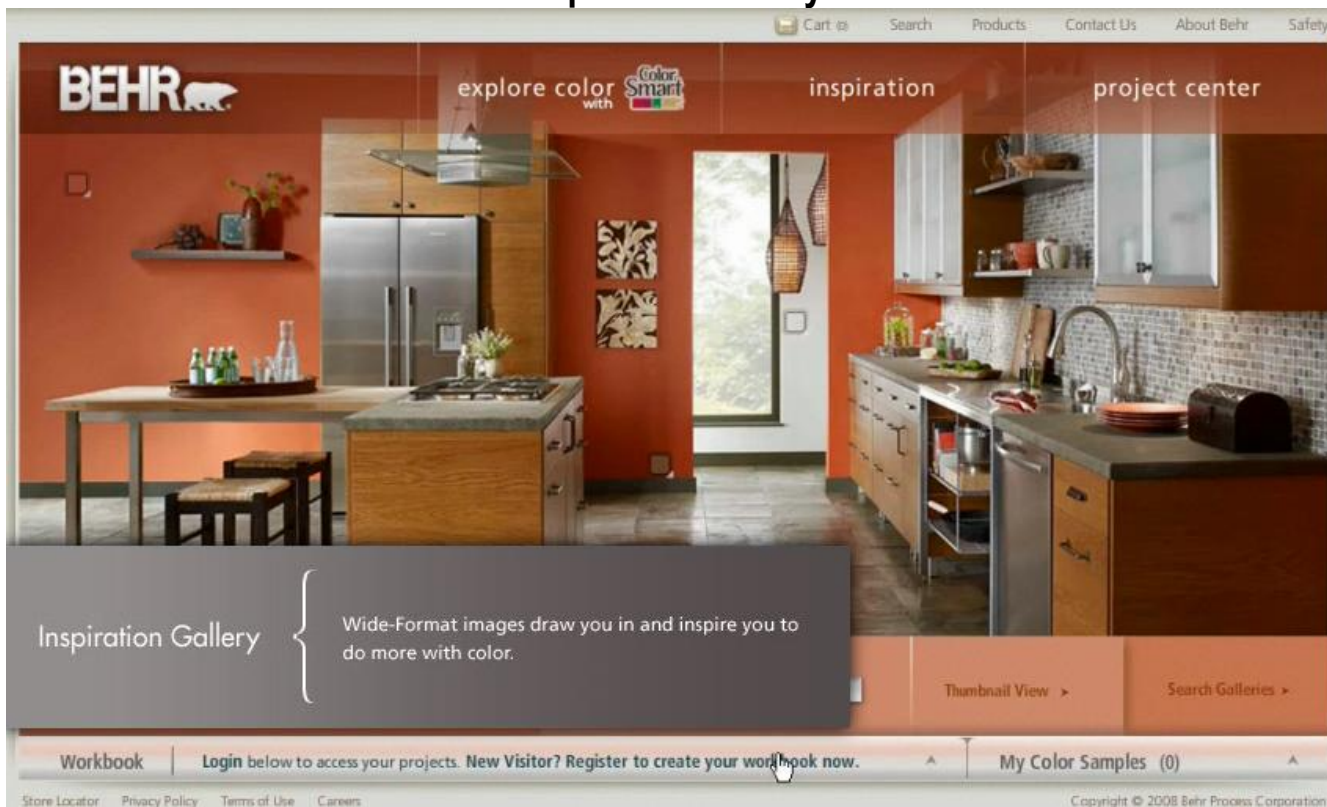

Inspiration Gallery