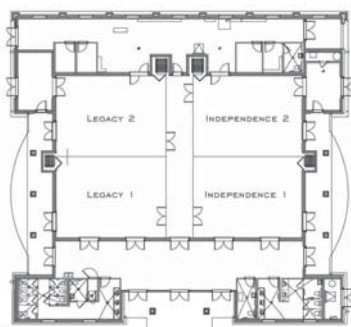

Reunion Grande Conference Specifications and Capacities										
	Dimensions	Ceiling	Sq. Ft.	Theater	Classroom	Reception	Rounds/12	U-Shape	H/S	Conf.
Grande Ballroom	80x102	20'	8,160	1,044	640	1158	756	110	148	148
Grande A	34x27	20'	915	111	48	125	60	34	36	36
Grande B	34x27	20'	915	126	77	136	60	34	44	44
Grande C	34x27	20'	915	111	48	125	60	34	36	36
Grande A, B & B.C	34x54	20'	1,830	225	100	261	132	46	68	68
Grande A-C	34x80	20'	2,720	324	140	386	252	58	100	100
Grande D	34x80	20'	2,720	294	180	386	252	78	92	92
Grande E	34x80	20'	2,720	294	180	386	252	78	92	92
Grande D, E	80x68	20'	5,440	551	312	772	504	94	124	124
Davenport	17x26	20'	442	29	16	29	24	18	28	28
Osceola	28x27	20'	756	63	48	63	60	26	36	36
Exec. Grande Boardroom	34x32	20'	1,088	N/A	N/A	55	N/A	N/A	N/A	20