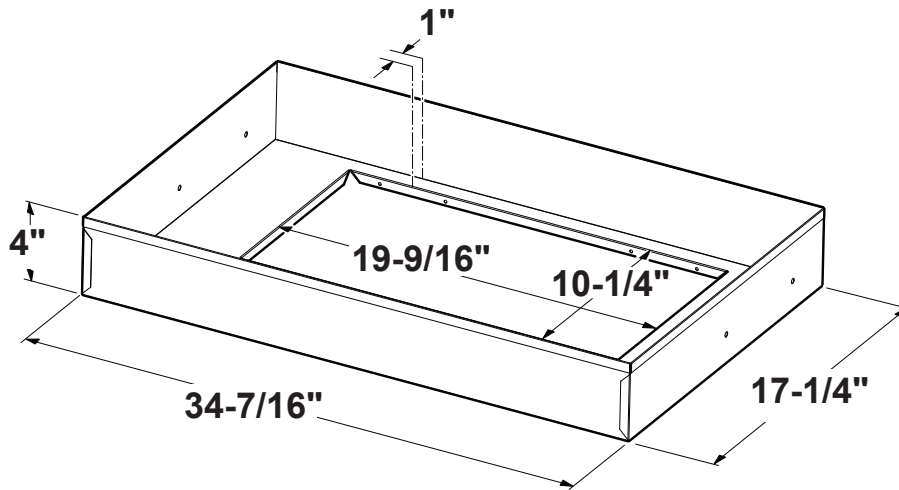

UVC9360SLSS

Universal Custom Hood Insert

$799 MSRP

DIMENSIONS AND INSTALLATION INFORMATION (IN INCHES)

Installation Information: Before installing, consult installation instructions, packed with product, for current dimensional data.

Optional accessories:

UXCF91 – Charcoal Filter

UXHL36 – 36" Hood Liner

UXN70 – Recirculation Kit

AMP RATING	
120V	3.0

CABINET PREPARATION Liner (Optional) UXHL36

For answers to your Monogram, GE Café™ Series, GE Profile™ Series or GE Appliances product questions, visit our website at geappliances.com or call GE Answer Center® Service, 800.626.2000.