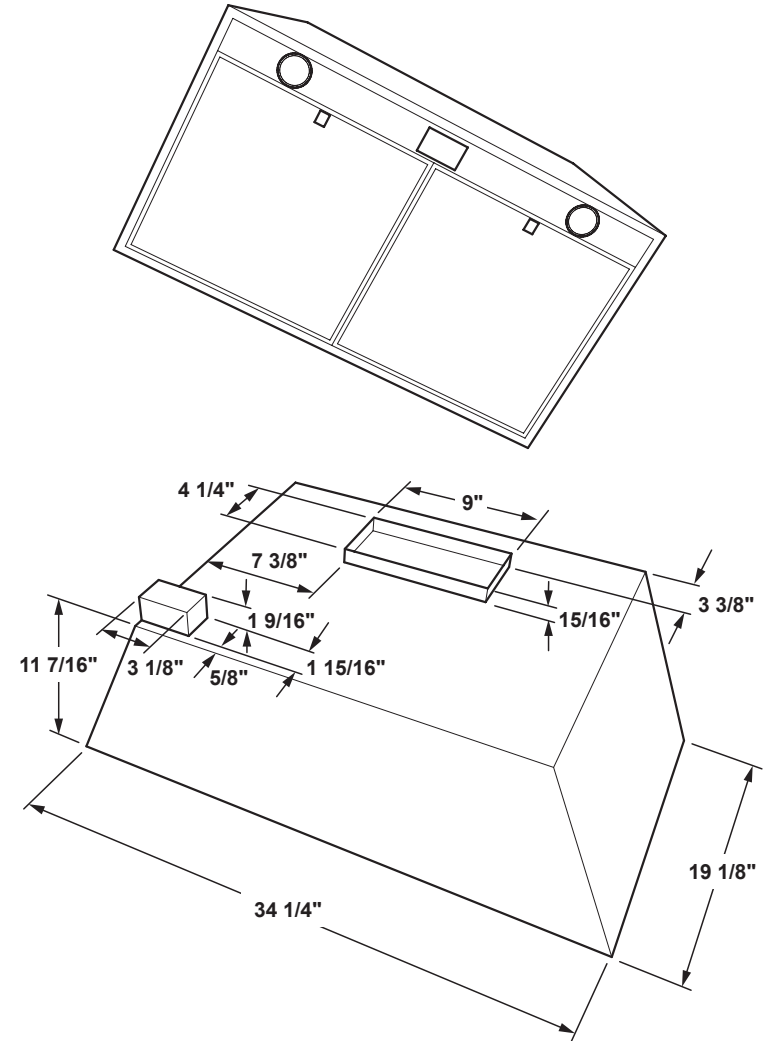

UVC9360SLSS

Universal Custom Hood Insert

$799 MSRP

DIMENSIONS AND INSTALLATION INFORMATION (IN INCHES)

Installation Information: Before installing, consult installation instructions, packed with product, for current dimensional data.

Optional accessories:

UXCF91 – Charcoal Filter

UXHL36 – 36" Hood Liner

UXN70 – Recirculation Kit

AMP RATING	
120V	3.0

CABINET PREPARATION Liner (Optional) UXHL36

For answers to your Monogram, GE Café™ Series, GE Profile™ Series or GE Appliances product questions, visit our website at geappliances.com or call GE Answer Center® Service, 800.626.2000.